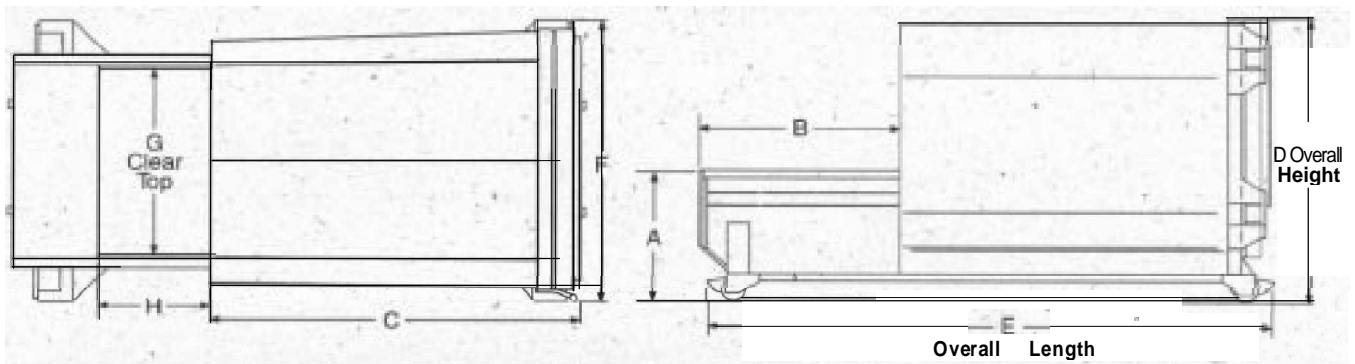

SELF CONTAINED COMPACTORS

KS35 Series

“When you need the best design and durability, turn to KSC for top-quality self contained compactors.”

The KeeService Company KS35 Series of self contained compactors brings together the features every hauler needs in one of the best compactors in the industry. Its well engineered design, reliability and unique features make it a favorite with end-users as well. The largest clear-top chamber in the industry-41 x 68 inches means almost 20 square feet of load chamber to accommodate even the bulkiest trash. Its easy loading 46-1/2 inch loading height makes ground-level loading a snap. The KS35 features liquid retention to the 46 inch height level and one-piece construction between the packer head and the container insures no leaks. The full rear door neoprene seal doesn't require replacement as often as other self contained units thanks to the adjustable cast iron door hinges and our unique locking system that continues to provide a positive seal.

Model	Total	A	B	C	D	E	F	G	H	Weight
KS20	20.0 cu. yd.	46.5"	71.5"	117"	102"	189"	101.5"	68"	41"	10,035 lbs.
KS30	30.0 cu. yd.	46.5"	71.5"	177"	102"	249"	101.5"	68"	41"	10,835 lbs.
KS35	35.0 cu. yd.	46.5"	71.5"	207"	102"	279"	101.5"	68"	41"	11,235 lbs.
KS20 LP	20.0 cu. yd.	46.5"	71.5"	135"	90"	207"	101.5"	68"	41"	9,365 lbs.
KS30 LP	30.0 cu. yd.	46.5"	71.5"	207"	90"	279"	101.5"	68"	41"	10,435 lbs.

KS35 SELF CONTAINED COMPACTION SPECIFICATIONS

	KS35
Cleartop Opening	41" x 68"
Ram Penetration	14"
Cylinder Size	2 - 4" x 37" Diagonal
Floor	.38 AR Plate
Compactor Sides	.25 Plate
Ram Top.	.38 Plate
Ram Face	.25 Plate
Power Pack HP	10 HP
Cycle Time	34 Sec.
Norm. Force.	40,250#
Max. Force	45,700#
Norm. PSI	1,850 PSI
Max. PSI	2,100 PSI
Pump Size	12 GPM
Res. Size	20 Gallons
Weight/Complete	See above Chart
Power Pack	10 HP T.E.F.C. /3 Phase 230/460 Volt 60 Hertz