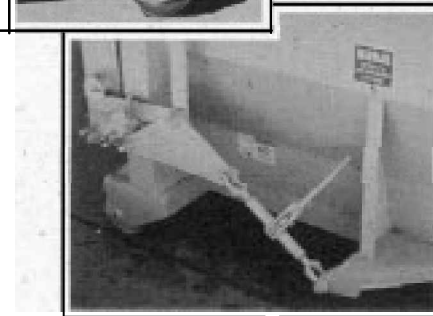

SELF CONTAINED COMPACTORS

KS35 Series

“When you need the best design and durability, turn to KSC for top-quality self contained compactors.”

The KeeService Company KS35 Series of self contained compactors brings together the features every hauler needs in one of the best compactors in the industry. Its well engineered design, reliability and unique features make it a favorite with end-users as well. The largest clear-top chamber in the industry-41 x 68 inches means almost 20 square feet of load chamber to accommodate even the bulkiest trash. Its easy loading 46-1/2 inch loading height makes ground-level loading a snap. The KS35 features liquid retention to the 46 inch height level and one-piece construction between the packer head and the container insures no leaks. The full rear door neoprene seal doesn't require replacement as often as other self contained units thanks to the adjustable cast iron door hinges and our unique locking system that continues to provide a positive seal.

Model	Total	A	B	C	D	E	F	G	H	Weight
KS20	20.0 cu. yd.	46.5"	71.5"	117"	102"	189"	101.5"	68"	41"	10,035 lbs.
KS30	30.0 cu. yd.	46.5"	71.5"	177"	102"	249"	101.5"	68"	41"	10,835 lbs.
KS35	35.0 cu. yd.	46.5"	71.5"	207"	102"	279"	101.5"	68"	41"	11,235 lbs.
KS20 LP	20.0 cu. yd.	46.5"	71.5"	135"	90"	207"	101.5"	68"	41"	9,365 lbs.
KS30 LP	30.0 cu. yd.	46.5"	71.5"	207"	90"	279"	101.5"	68"	41"	10,435 lbs.

KS35 SELF CONTAINED COMPACTION SPECIFICATIONS

	KS35
Cleartop Opening	41" x 68"
Ram Penetration	14"
Cylinder Size	2 - 4" x 37" Diagonal
Floor	.38 AR Plate
Compactor Sides	.25 Plate
Ram Top.	.38 Plate
Ram Face	.25 Plate
Power Pack HP	10 HP
Cycle Time	34 Sec.
Norm. Force.	40,250#
Max. Force	45,700#
Norm. PSI	1,850 PSI
Max. PSI	2,100 PSI
Pump Size	12 GPM
Res. Size	20 Gallons
Weight/Complete	See above Chart
Power Pack	10 HP T.E.F.C. /3 Phase 230/460 Volt 60 Hertz