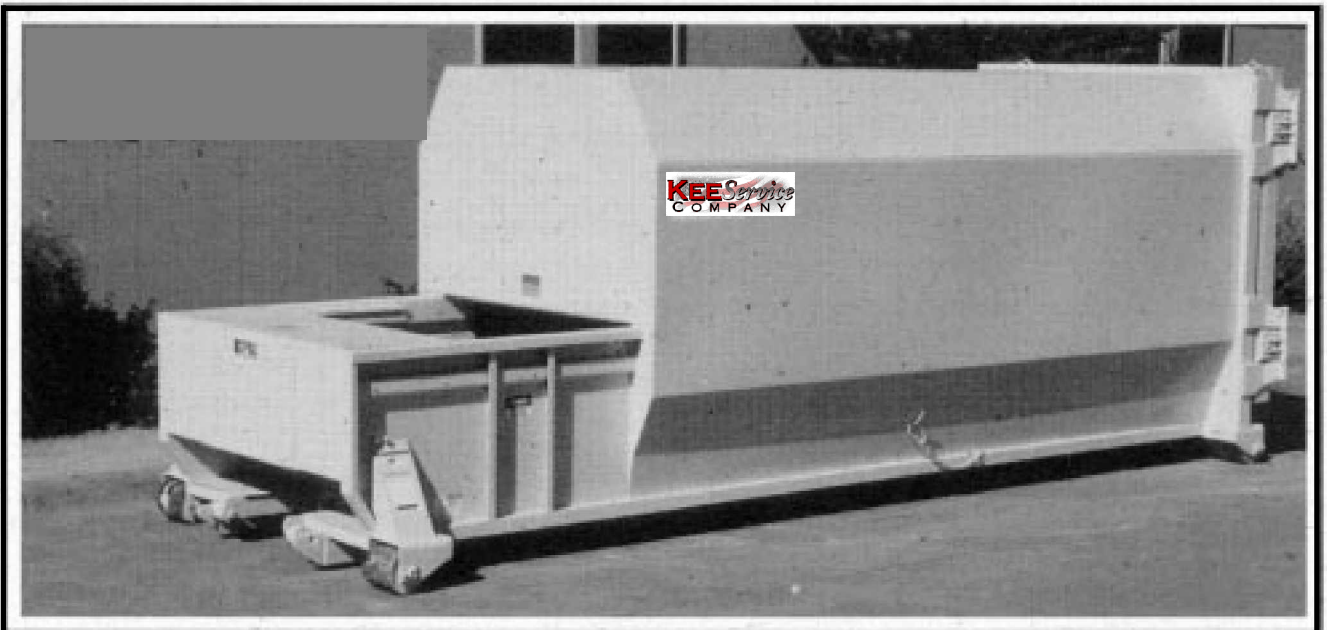

SELF CONTAINED COMPACTORS

KS35 Series

“When you need the best design and durability, turn to KSC for top-quality self contained compactors.”

The KeeService Company KS35 Series of self contained compactors brings together the features every hauler needs in one of the best compactors in the industry. Its well engineered design, reliability and unique features make it a favorite with end-users as well. The largest clear-top chamber in the industry-41 x 68 inches means almost 20 square feet of load chamber to accommodate even the bulkiest trash. Its easy loading 46-1/2 inch loading height makes ground-level loading a snap. The KS35 features liquid retention to the 46 inch height level and one-piece construction between the packer head and the container insures no leaks. The full rear door neoprene seal doesn't require replacement as often as other self contained units thanks to the adjustable cast iron door hinges and our unique locking system that continues to provide a positive seal.

Model	Total	A	B	C	D	E	F	G	H	Weight
KS20	20.0 cu. yd.	46.5"	71.5"	117"	102"	189"	101.5"	68"	41"	10,035 lbs.
KS30	30.0 cu. yd.	46.5"	71.5"	177"	102"	249"	101.5"	68"	41"	10,835 lbs.
KS35	35.0 cu. yd.	46.5"	71.5"	207"	102"	279"	101.5"	68"	41"	11,235 lbs.
KS20 LP	20.0 cu. yd.	46.5"	71.5"	135"	90"	207"	101.5"	68"	41"	9,365 lbs.
KS30 LP	30.0 cu. yd.	46.5"	71.5"	207"	90"	279"	101.5"	68"	41"	10,435 lbs.

KS35 SELF CONTAINED COMPACTION SPECIFICATIONS

	KS35
Cleartop Opening	41" x 68"
Ram Penetration	14"
Cylinder Size	2 - 4" x 37" Diagonal
Floor	.38 AR Plate
Compactor Sides	.25 Plate
Ram Top.	.38 Plate
Ram Face	.25 Plate
Power Pack HP	10 HP
Cycle Time	34 Sec.
Norm. Force.	40,250#
Max. Force	45,700#
Norm. PSI	1,850 PSI
Max. PSI	2,100 PSI
Pump Size	12 GPM
Res. Size	20 Gallons
Weight/Complete	See above Chart
Power Pack	10 HP T.E.F.C. /3 Phase 230/460 Volt 60 Hertz