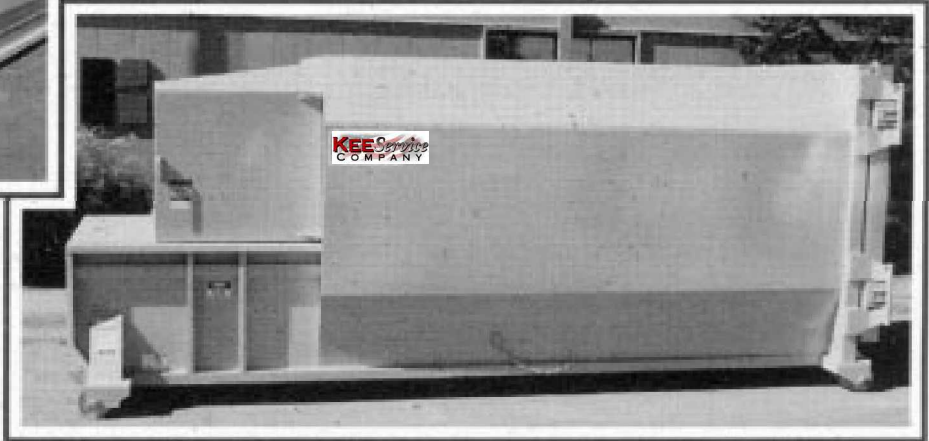

SELF CONTAINED COMPACTORS

KS35 Series

“When you need the best design and durability, turn to KSC for top-quality self contained compactors.”

The KeeService Company KS35 Series of self contained compactors brings together the features every hauler needs in one of the best compactors in the industry. Its well engineered design, reliability and unique features make it a favorite with end-users as well. The largest clear-top chamber in the industry-41 x 68 inches means almost 20 square feet of load chamber to accommodate even the bulkiest trash. Its easy loading 46-1/2 inch loading height makes ground-level loading a snap. The KS35 features liquid retention to the 46 inch height level and one-piece construction between the packer head and the container insures no leaks. The full rear door neoprene seal doesn't require replacement as often as other self contained units thanks to the adjustable cast iron door hinges and our unique locking system that continues to provide a positive seal.

Model	Total	A	B	C	D	E	F	G	H	Weight
KS20	20.0 cu. yd.	46.5"	71.5"	117"	102"	189"	101.5"	68"	41"	10,035 lbs.
KS30	30.0 cu. yd.	46.5"	71.5"	177"	102"	249"	101.5"	68"	41"	10,835 lbs.
KS35	35.0 cu. yd.	46.5"	71.5"	207"	102"	279"	101.5"	68"	41"	11,235 lbs.
KS20 LP	20.0 cu. yd.	46.5"	71.5"	135"	90"	207"	101.5"	68"	41"	9,365 lbs.
KS30 LP	30.0 cu. yd.	46.5"	71.5"	207"	90"	279"	101.5"	68"	41"	10,435 lbs.

KS35 SELF CONTAINED COMPACTION SPECIFICATIONS

	KS35
Cleartop Opening	41" x 68"
Ram Penetration	14"
Cylinder Size	2 - 4" x 37" Diagonal
Floor	.38 AR Plate
Compactor Sides	.25 Plate
Ram Top.	.38 Plate
Ram Face	.25 Plate
Power Pack HP	10 HP
Cycle Time	34 Sec.
Norm. Force.	40,250#
Max. Force	45,700#
Norm. PSI	1,850 PSI
Max. PSI	2,100 PSI
Pump Size	12 GPM
Res. Size	20 Gallons
Weight/Complete	See above Chart
Power Pack	10 HP T.E.F.C. /3 Phase 230/460 Volt 60 Hertz